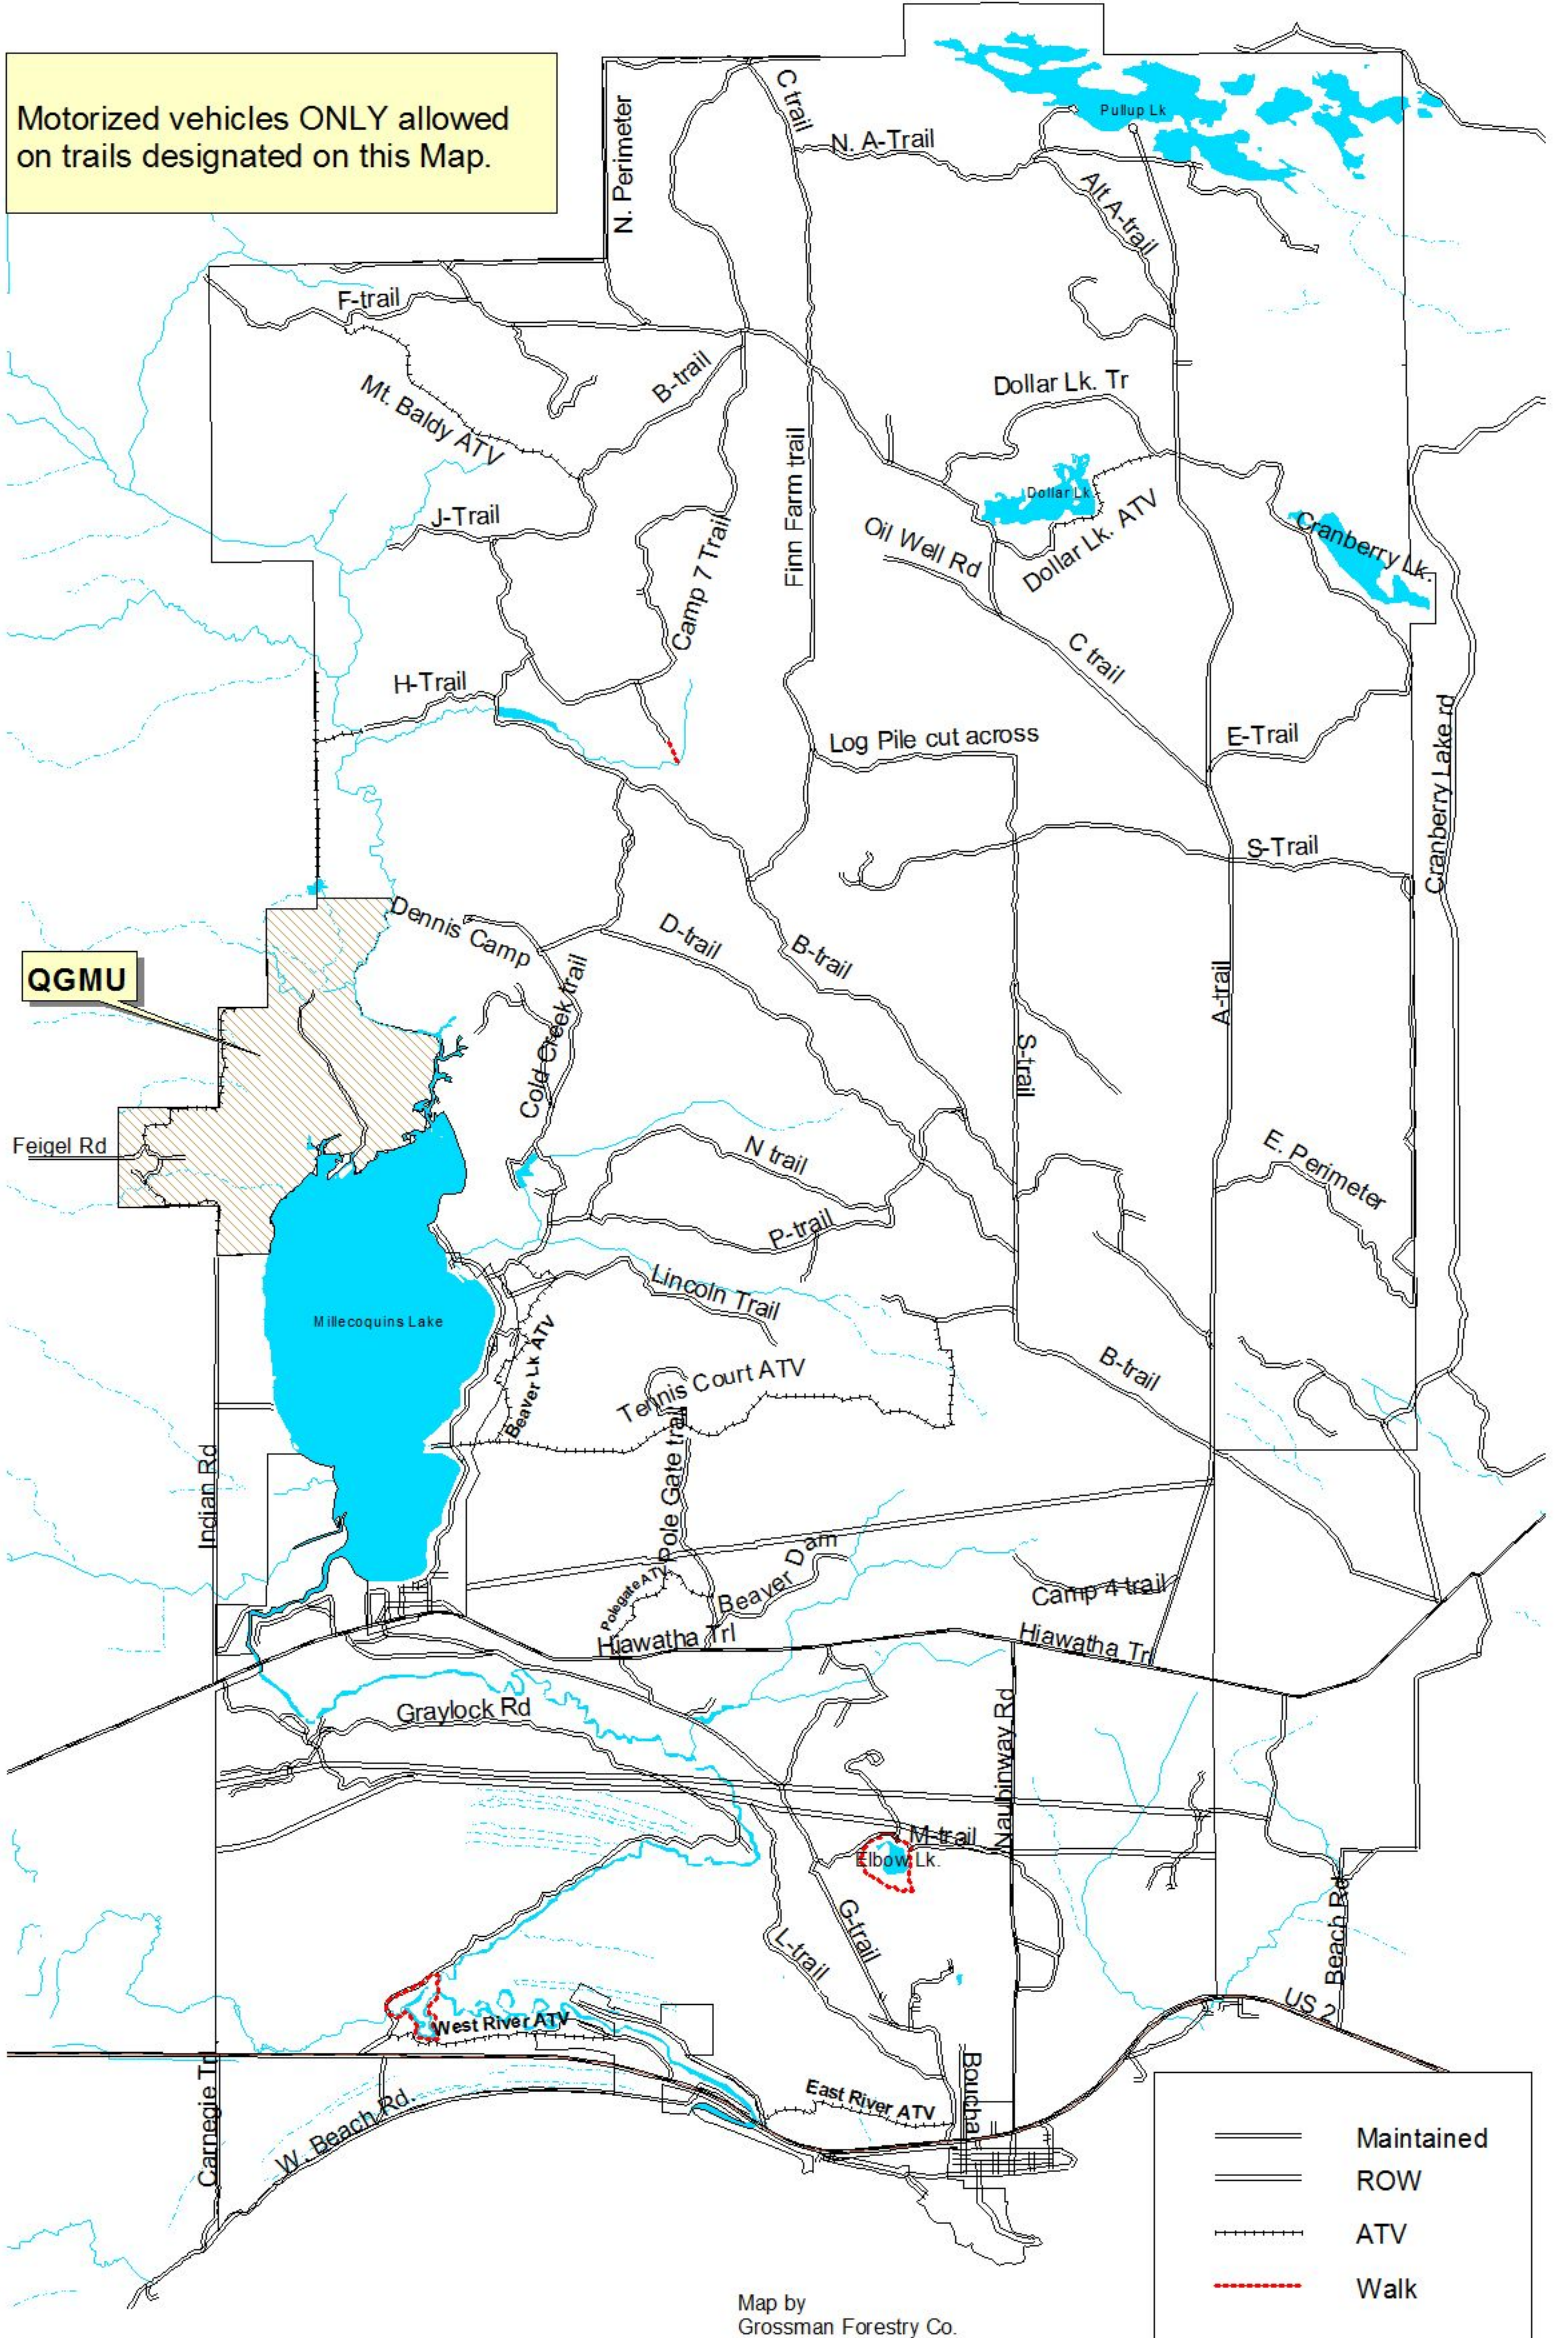

Hiawatha Sportsmans Club Designated Trail System Map

03-25-22

1:61000

Motorized vehicles ONLY allowed on trails designated on this Map.

QGMU

	Maintained
	ROW
	ATV
	Walk