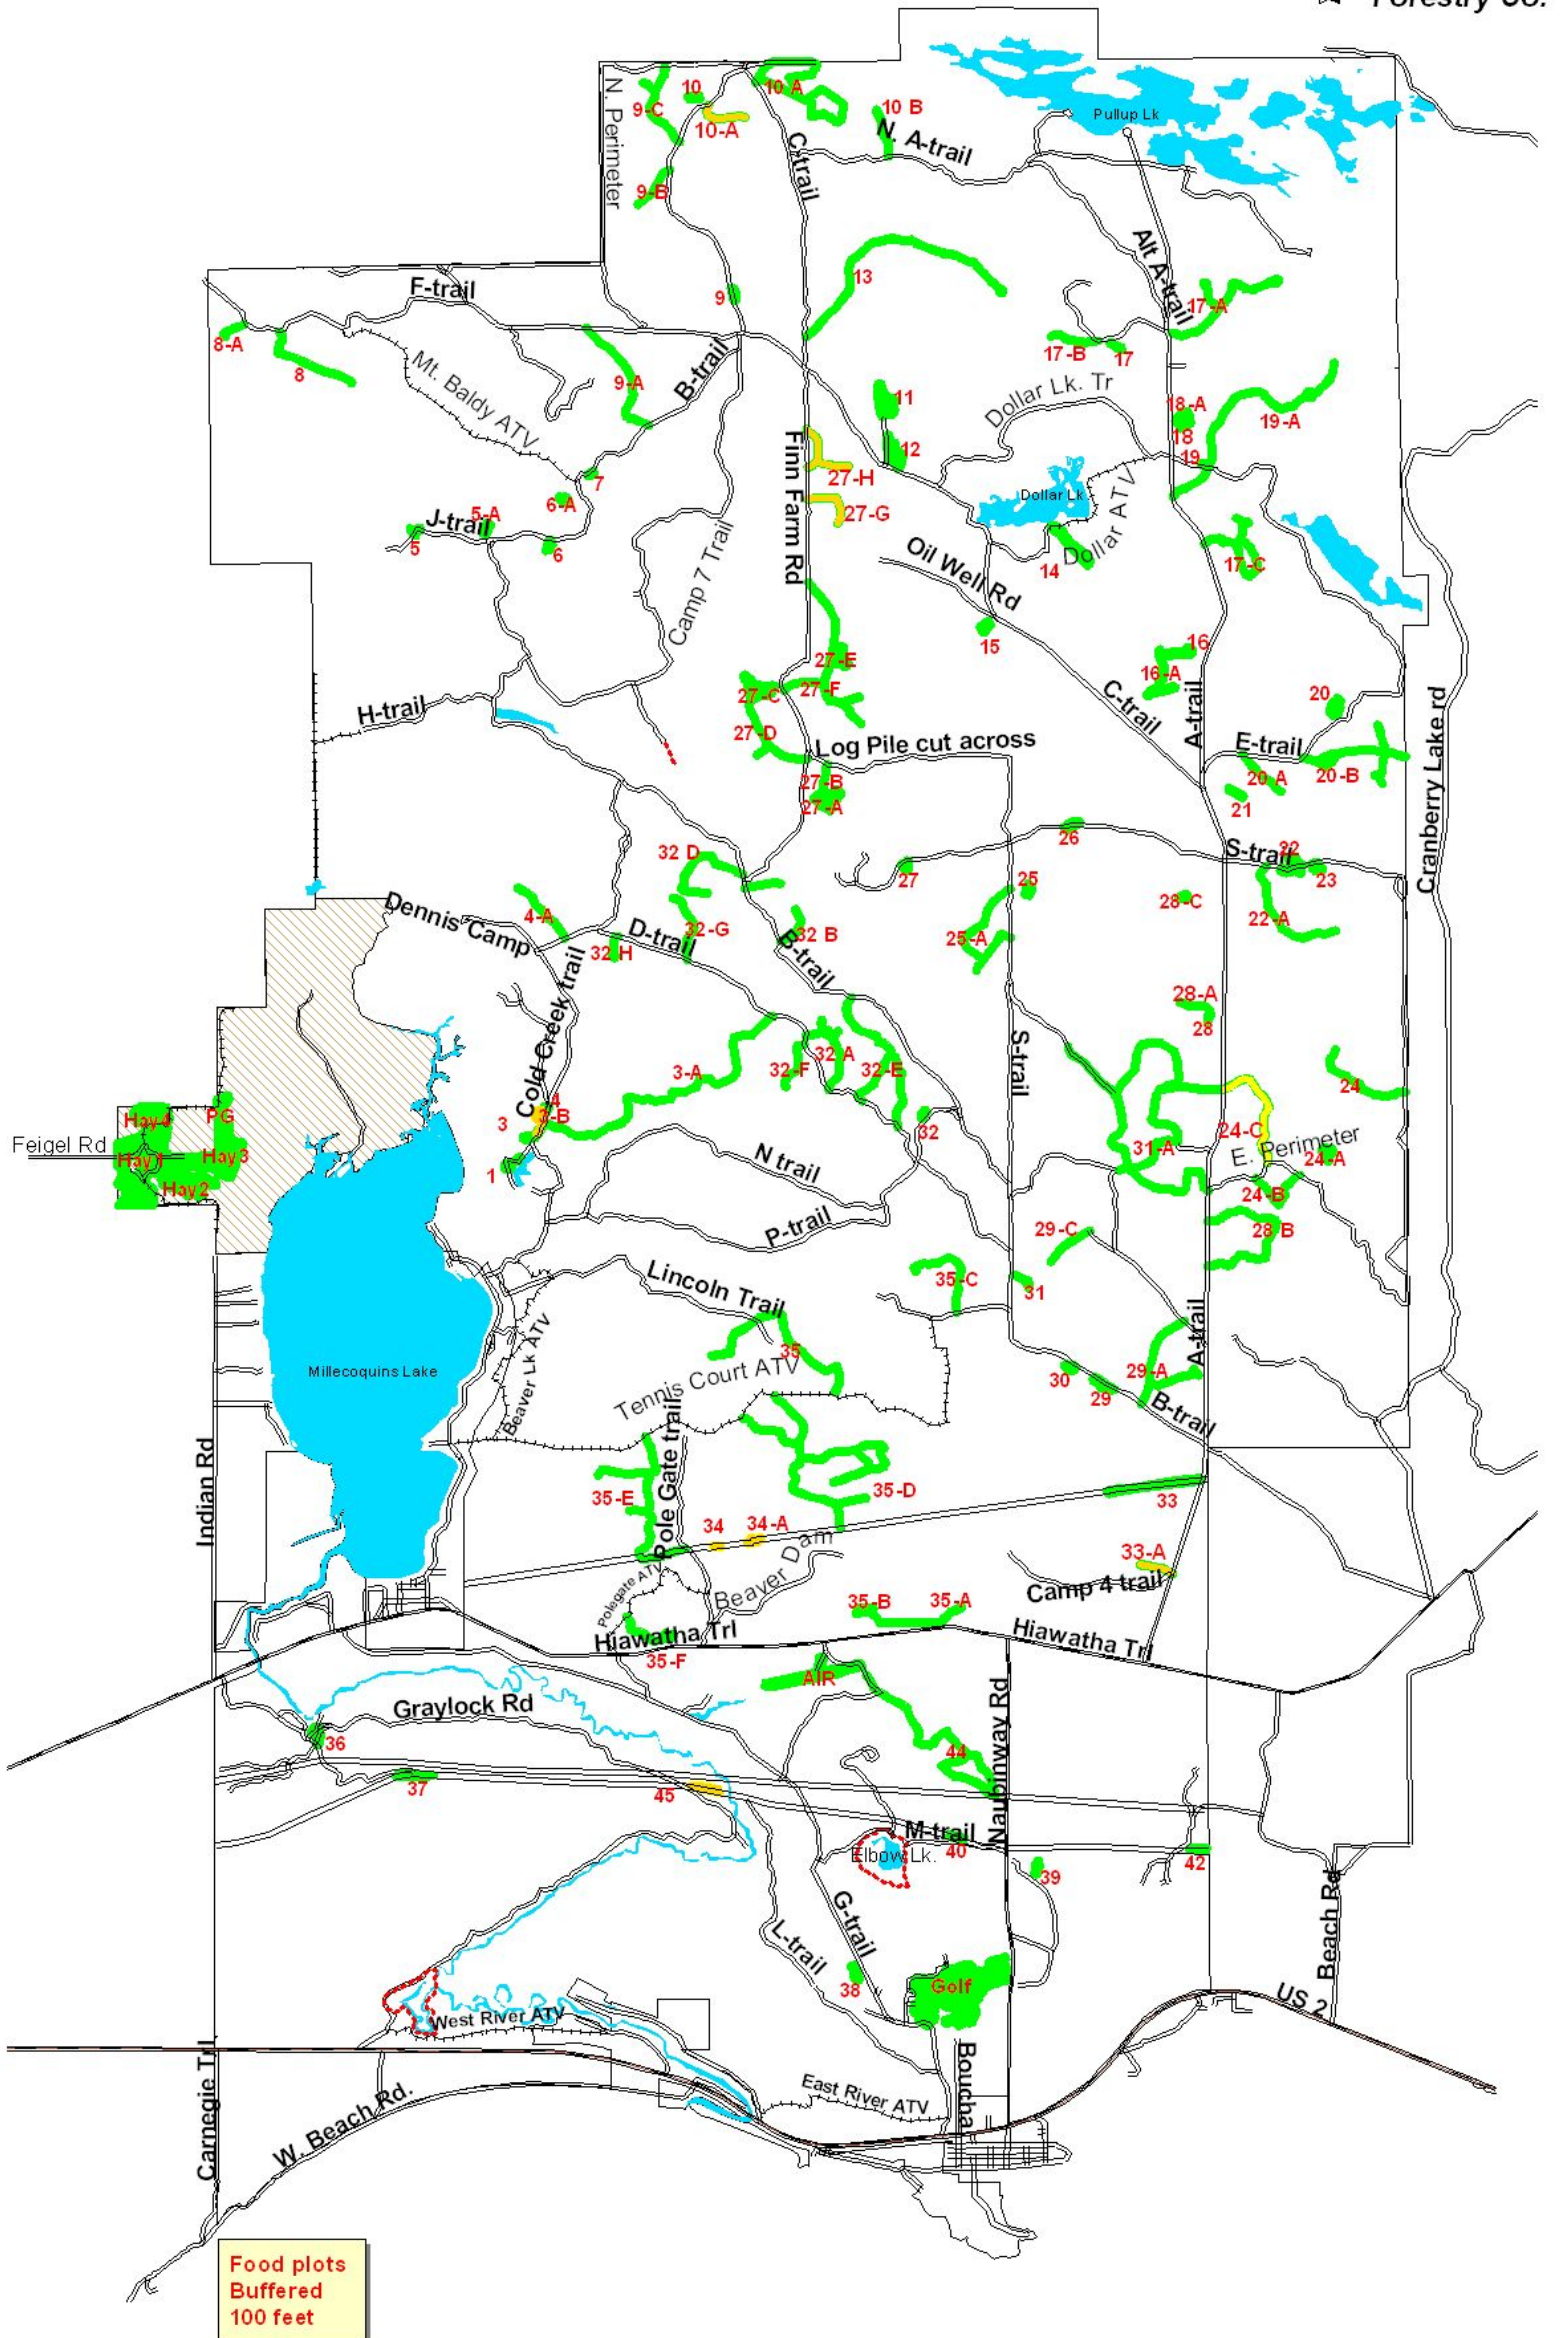

Hiawatha Sportsmans Club
Food plot map

06-17-09

1:61000

Food plots
Buffered
100 feet