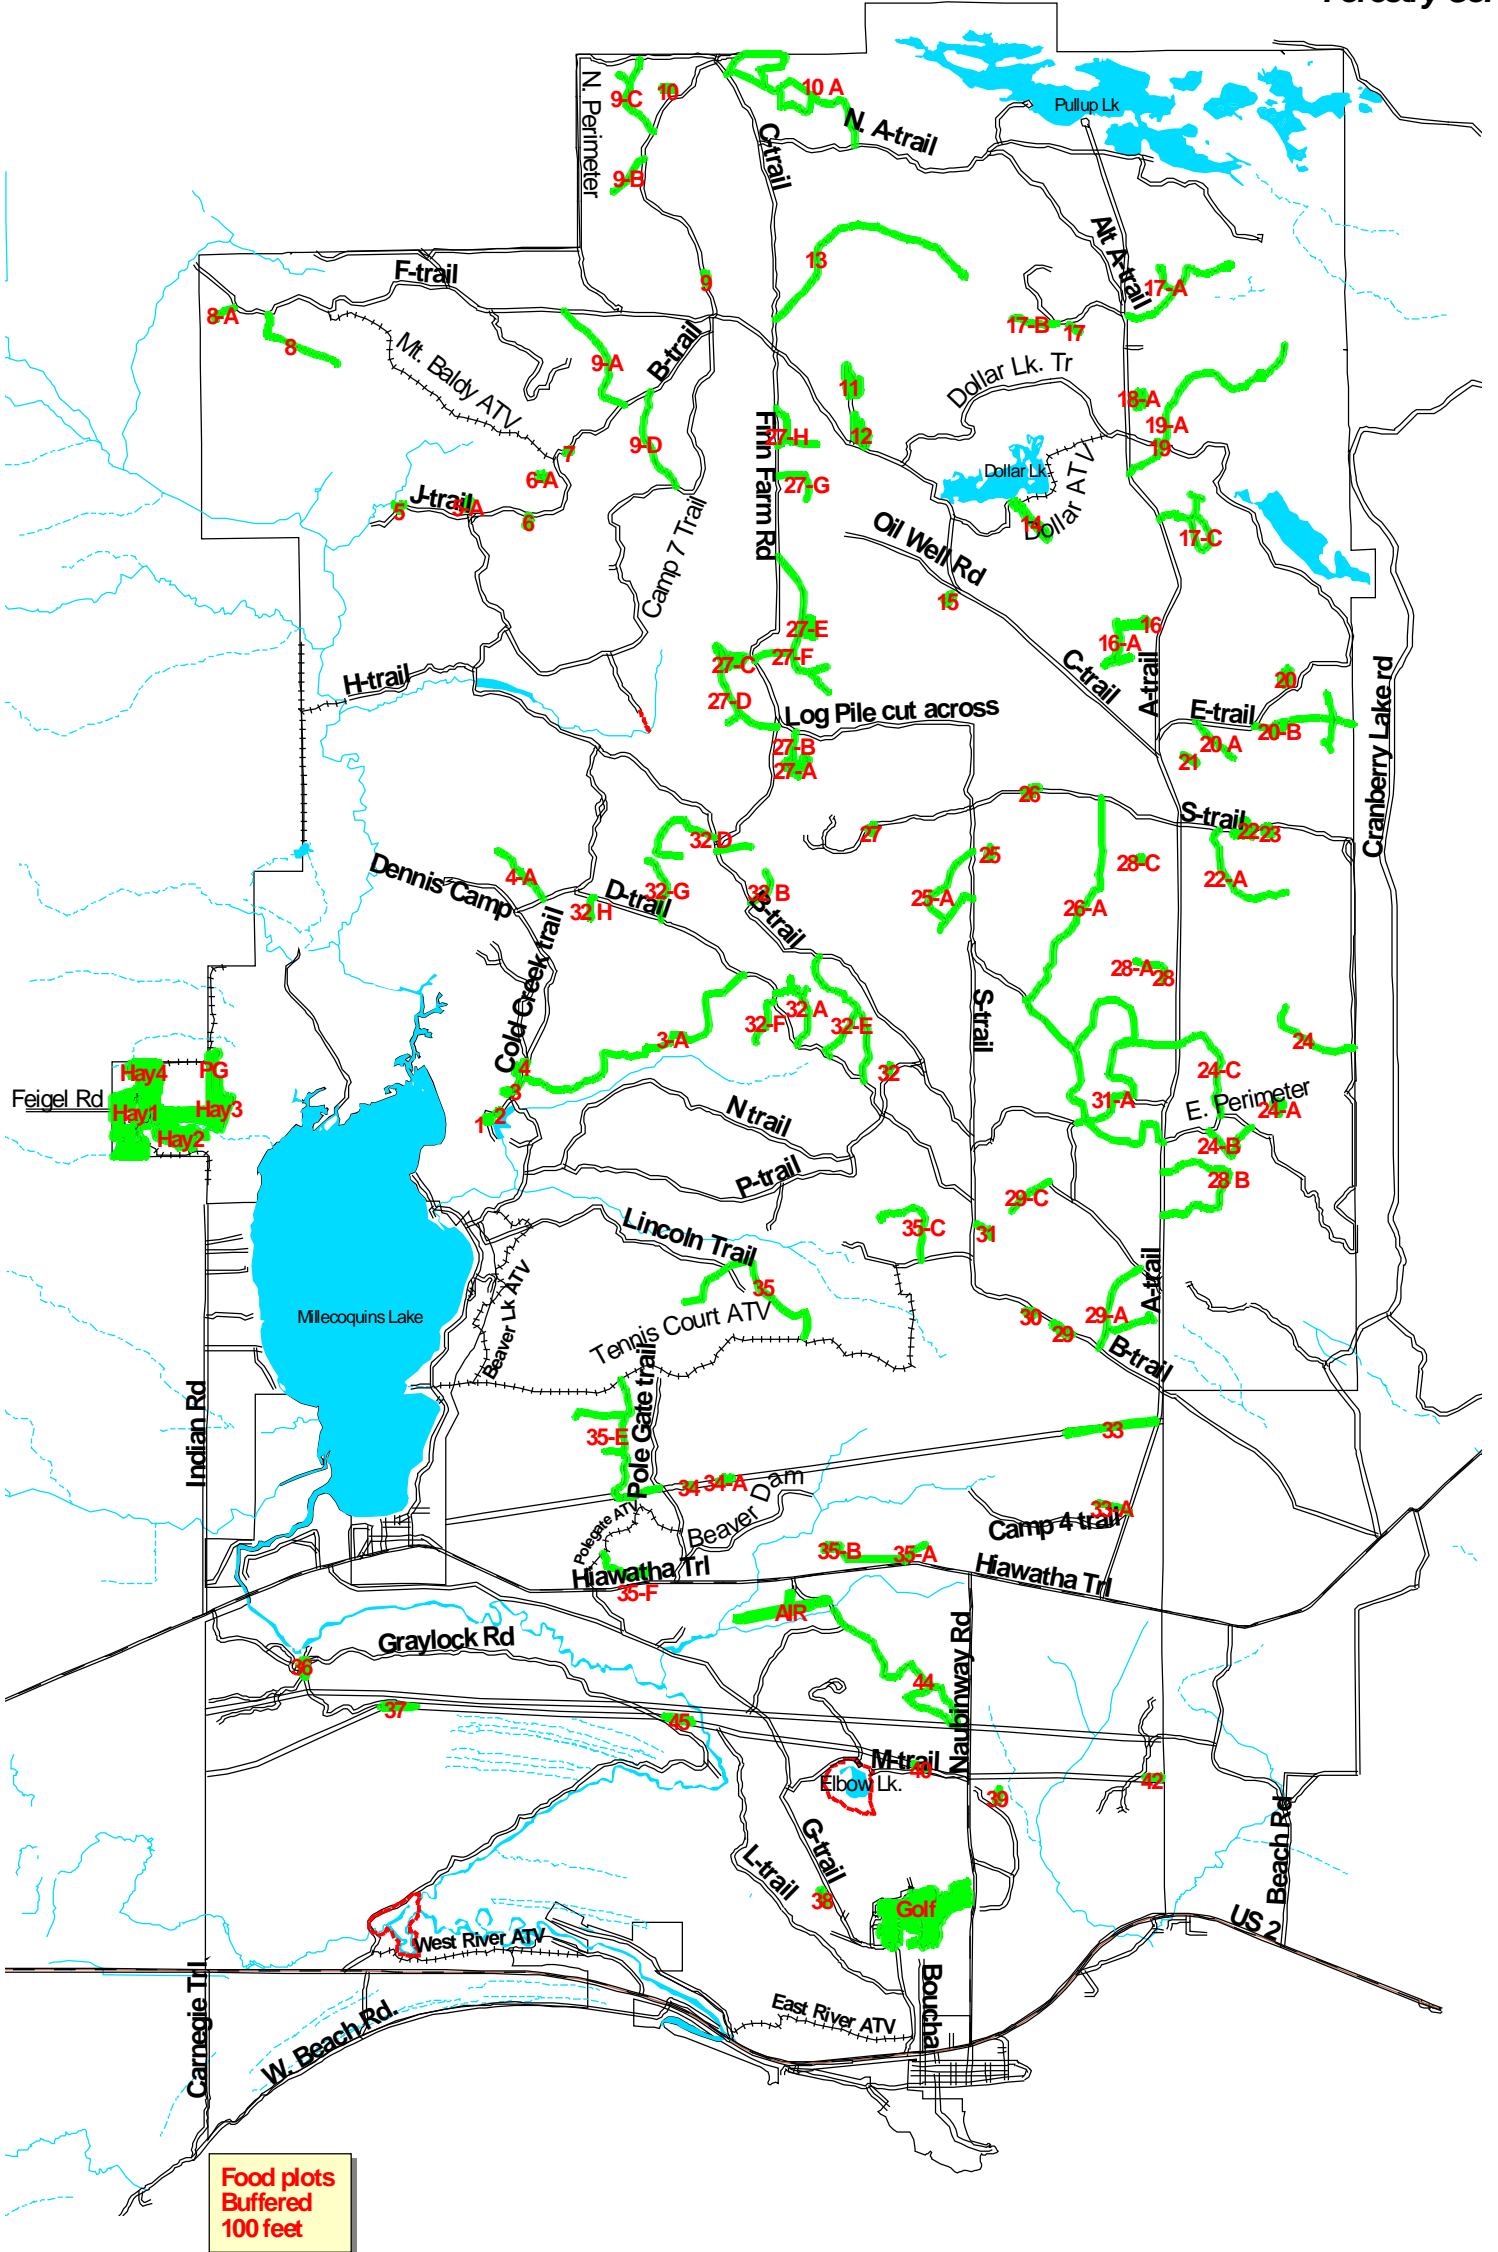

Hiawatha Sportsmans Club Food plot map

04-21-11

1:61000

2 0 2 Miles

Food plots
Buffered
100 feet